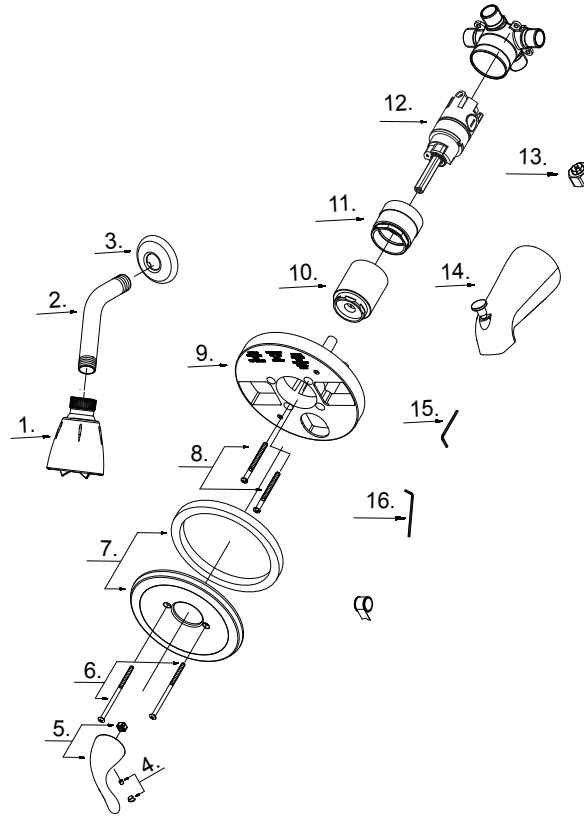

OPB-700BNJP
Trim Kit For Valve Only Faucet
Brushed Nickel Finish

OPB-700ORBJP
Trim Kit For Valve Only Faucet
Oil Rubbed Bronze Finish

* WaterSense Only On Models Containing Showerheads

TEL: 800-217-4603

Visit Our Web Site : www.omniprofaucets.com

Single Handle Tub & Shower Faucet

No.	Name	Part No.
1	Shower Head	S1214202
2	Shower Arm	A020002
3	Shower Arm Flange	A019001
4	Index Button-Cold/Hot	A66D568KP
5	Metal Handle Assembly	A66E659
6	Screw Set (For CP/BN)	A608563
	Screw Set (For ORB)	A608564
	(3/16" -24 * 4" L)	
7	Escutcheon Assembly	A667915
8	Screw Set	A608519
	(3/16" -24 * 2-3/16" L)	
9	Plaster Guard	A127007
10	Sleeve	A103322
11	Retainer Nut	A103310
12	Washerless Cartridge Assembly	A507975
13	Plug	A028452
14	Spout W/Diverter	A118011
15	Hex Wrench	(H2.5 * 19 mm L * 53 mm L) A031000NI
16	Hex Wrench	(H3.18 * 20 mm L * 90 mm L) A031017NI