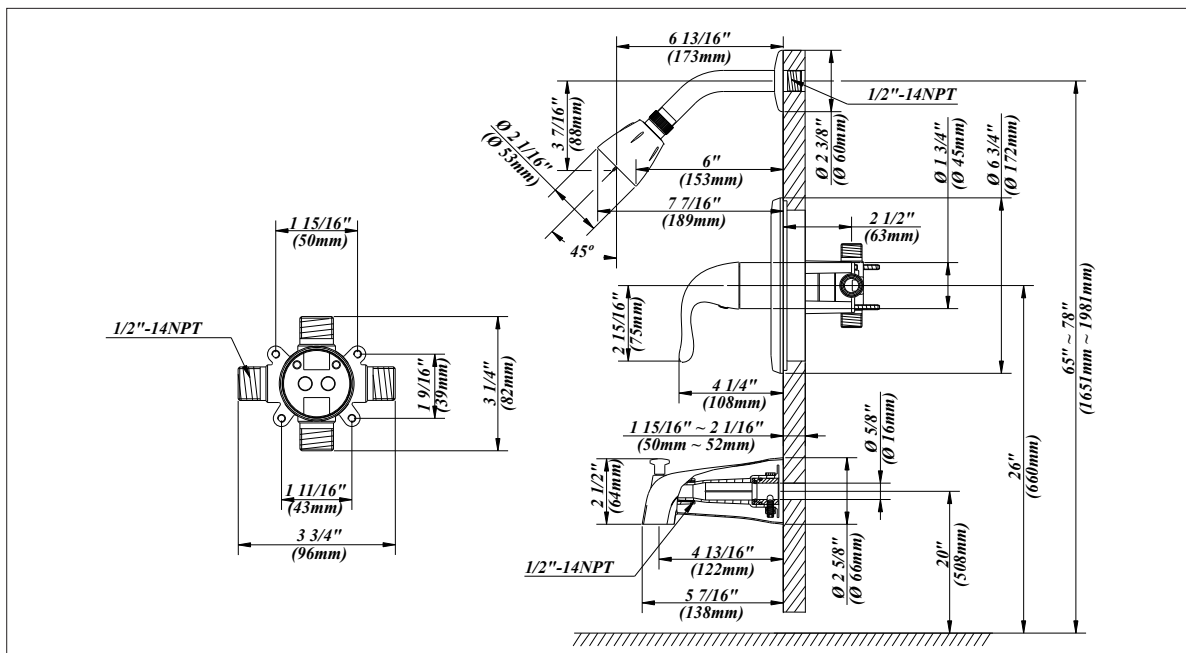

Product Spec Sheet

TEL: 800-217-4603

Visit Our Web Site : www.omniprofaucets.com